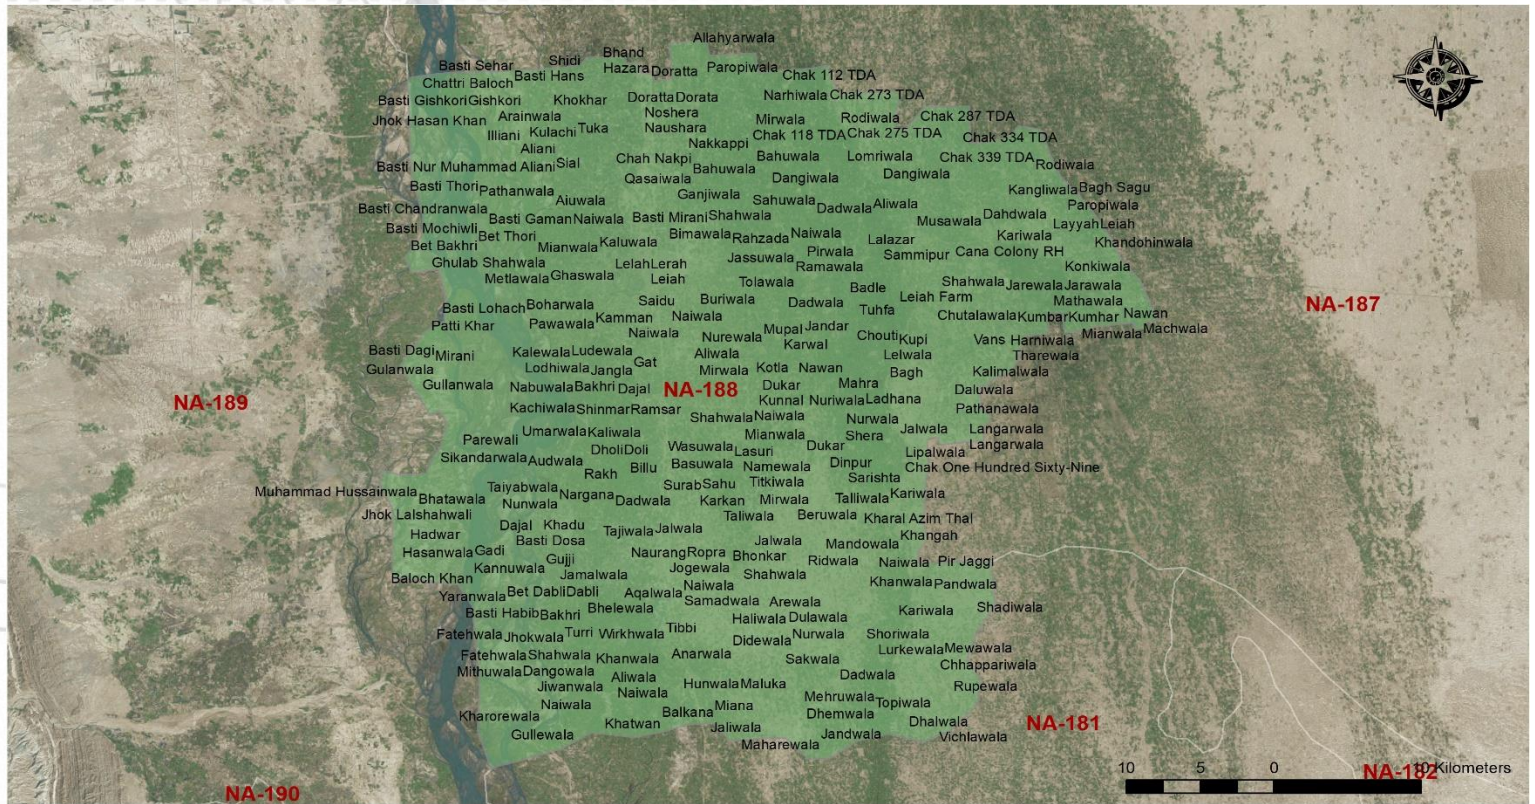

CONSTITUENCY PROFILE

NA-188 LAYYAH-II

PUNJAB

CONSTITUENCY POPULATION

906,529

VOTER STATISTICS

Male **245,480**

Female **203,618**

Total **449,098**

50% of the total population are registered as voters

POLLING STATIONS

98 **94** **147** **339**
Male Female Combined Total

Number of polling stations where registered voters exceed 1,200 **185**

POLLING BOOTHS

491 **408** **899**
Male Female Total

AVERAGE VOTER AT POLLING STATION **1,325** AVERAGE VOTER AT POLLING BOOTH **500**

LIST OF CONTESTING CANDIDATES

#	Name	Name of Political Party
1	Ishfaq Ahmed	Independent
2	Sobia Ramzan	Independent
3	Sajjad Ahmed	Independent
4	Syed Muhammad Saqlain Bukhari	Pakistan Muslim League (Nawaz)
5	Atiq Ur Rehman Mirani	Tehreek-e-Labaik Pakistan
6	Ghulam Abbas	Independent
7	Kalsoom Khaliq	Independent
8	Muhammad Bilal	Muttahidda Majlis-e-Amal Pakistan
9	Muhammad Ramzan	Pakistan Peoples Party Parliamentarians
10	Muhammad Farrukh Cheema	All Pakistan Muslim League
11	Niaz Ahmed	Pakistan Tehreek-e-Insaf